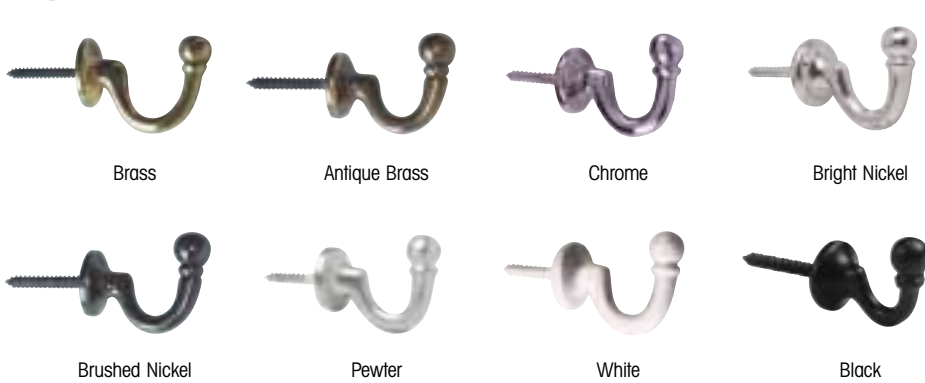

Decorative hardware

Our quality designed hardware range completes the job beautifully. Whilst value has remained at the forefront of our minds.

Tassel Hooks

EXTRA LARGE BALL Projection: 50mm

Polished Brass
0650R/20 (20 Loose)
 Polished Nickel
0651R/20 (20 Loose)
 Chrome
0652R/20 (20 Loose)
 Bronze
0653R/20 (20 Loose)
 Burnished Brass
0654R/20 (20 Loose)

LARGE BALL Projection: 45mm

Brass
0275R/10P (10 Pairs d/pack)
0275R/20 (20 Loose)
0275R/60 (60 Loose)
 Bright Nickel
0401R/10P (10 Pairs d/pack)
0401R/20 (20 Loose)
 Black
0130R/10P (10 Pairs d/pack)
0130R/20 (20 Loose)

BALL Projection: 35mm

Brass
0261R/10P (10 Pairs d/pack)
0261R/20 (20 Loose)
0261R/60 (60 Loose)
 Antique Brass
0134R/1P (1 Pair d/pack)
0134R/10P (10 Pairs d/pack)
0134R/20 (20 Loose)
 Chrome
0102R/10P (10 Pairs d/pack)
0102R/20 (20 Loose)
0102R/60 (60 Loose)
 Bright Nickel
0311R/10P (10 Pairs d/pack)
0311R/20 (20 Loose)
0311R/60 (60 Loose)
 Brushed Nickel
0306R/1P (1 Pair d/pack)
0306R/10P (10 Pairs d/pack)
0306R/20 (20 Loose)
 Pewter
0124R/10P (10 Pairs d/pack)
0124R/20 (20 Loose)
0124R/60 (60 Loose)
 White
0103R/10P (10 Pairs d/pack)
0103R/20 (20 Loose)
0103R/60 (60 Loose)
 Black
0126R/10P (10 Pairs d/pack)
0126R/20 (20 Loose)
0126R/60 (60 Loose)