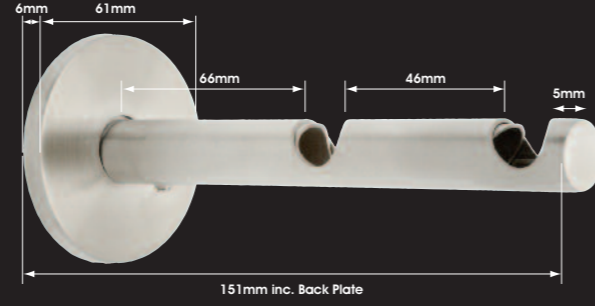

Pole length (Size cm): **120 | 180 | 240 | 300**

...designed for the
modern home

Curtain Poles

- Available in 28mm, 20mm and 13mm curtain pole diameters
- Available in popular pole lengths: 120cm, 180cm, 240cm and 300cm
- A 500cm long contract pole is available as an accessory
- 300cm Jetran packed pole is a split length. All others are single pieces
- Poles made from genuine stainless steel (except black)
- Stainless Steel Rings are nylon lined for smooth, silent running
- Complete pole sets include: curtain pole, standard new open cup brackets, finials, rings and instructions
- Some pole sets available as a complete pole set in a single clear acetate retail Jetran pack. All available as a kit of components. See product code against each product for packaging options and availability
- Decorative Rectangle brackets available as alternative option in kits and as accessories

Finial Length: 3cm

STAINLESS STEEL POLES

13 Diameter
mm

Curtain Poles for Light Weight/Café Curtains

Pole length (Size cm): **120 | 180 | 240 | 300**

Finial Length: 0.6cm

CIRCLE 20 STAINLESS STEEL 11385/13Size/SK (Components with Standard Bracket) Band B

INFRONT BLACK ACRYLIC (13mm) 12430/Size/B/K (Components with Standard Bracket) Band D Finial Length: 1cm

Pole length (Size cm): **120 | 180 | 240 | 300**

13mm POINT BRACKET 12857
Available in Stainless Steel and Black

13mm POINT BRACKET DOUBLE 12858
Available in Stainless Steel and Black

20mm POINT BRACKET 12398
Available in Stainless Steel and Black

20mm POINT BRACKET DOUBLE 12399
Available in Stainless Steel and Black