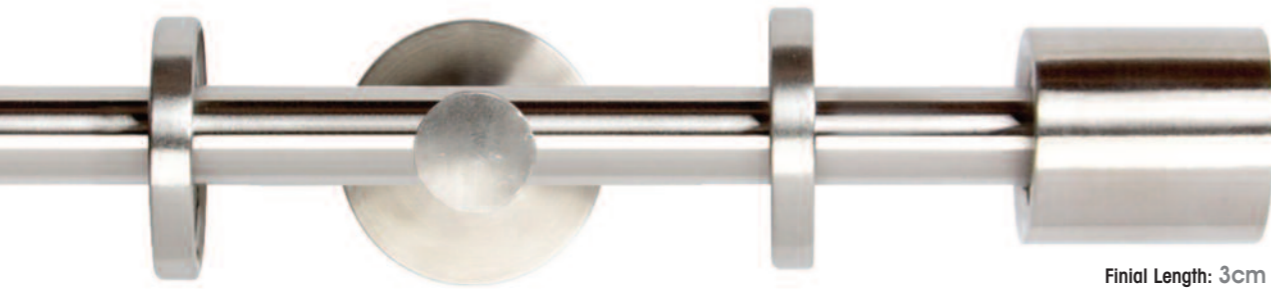

Pole length (Size cm): **120 | 180 | 240 | 300**

...designed for the
modern home

Curtain Poles

- Available in 28mm, 20mm and 13mm curtain pole diameters
- Available in popular pole lengths: 120cm, 180cm, 240cm and 300cm
- A 500cm long contract pole is available as an accessory
- 300cm Jetran packed pole is a split length. All others are single pieces
- Poles made from genuine stainless steel (except black)
- Stainless Steel Rings are nylon lined for smooth, silent running
- Complete pole sets include: curtain pole, standard new open cup brackets, finials, rings and instructions
- Some pole sets available as a complete pole set in a single clear acetate retail Jetran pack. All available as a kit of components. See product code against each product for packaging options and availability
- Decorative Rectangle brackets available as alternative option in kits and as accessories

Finial Length: 1cm

CIRCLE 28 STAINLESS STEEL 11386/20Size/SK (Components with Standard Bracket) Band B
11386/20Size/SR (Components with Rectangle Bracket) Band B

Finial Length: 0.6cm

MINI CIGAR STAINLESS STEEL 12085/20Size/SK (Components with Standard Bracket) Band B
12085/20Size/SR (Components with Rectangle Bracket) Band B

Finial Length: 3cm

STAINLESS STEEL POLES

13 Diameter
mm

Curtain Poles for Light Weight/Café Curtains

Pole length (Size cm): **120 | 180 | 240 | 300**

Finial Length: 0.6cm

CIRCLE 20 STAINLESS STEEL 11385/13Size/SK (Components with Standard Bracket) Band B

Finial Length: 3cm

MINI CIGAR STAINLESS STEEL 12085/13Size/SK (Components with Standard Bracket) Band B

Finial Length: 3cm

MINI BLOQUE SOLID OAK 12083/13Size/SK (Components with Standard Bracket) Band B

All packs as standard come with
NEW 13mm
OPEN CUP POINT BRACKET