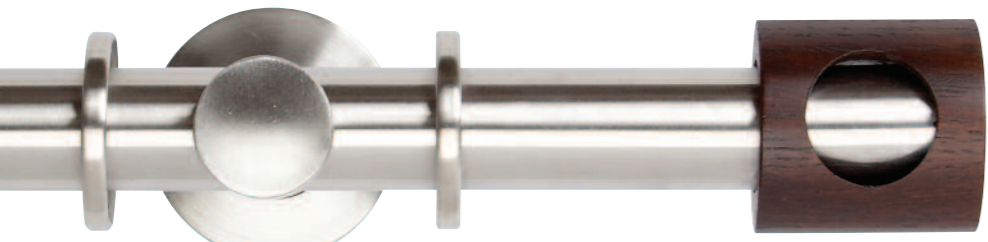

VISION COFFEE 11490/Size/SJ (Retail Packed in Jetran) Band A
11490/Size/SK (Components with Standard Bracket) Band B
11490/Size/SR (Components with Rectangle Bracket) Band B

Finial Length: 5cm