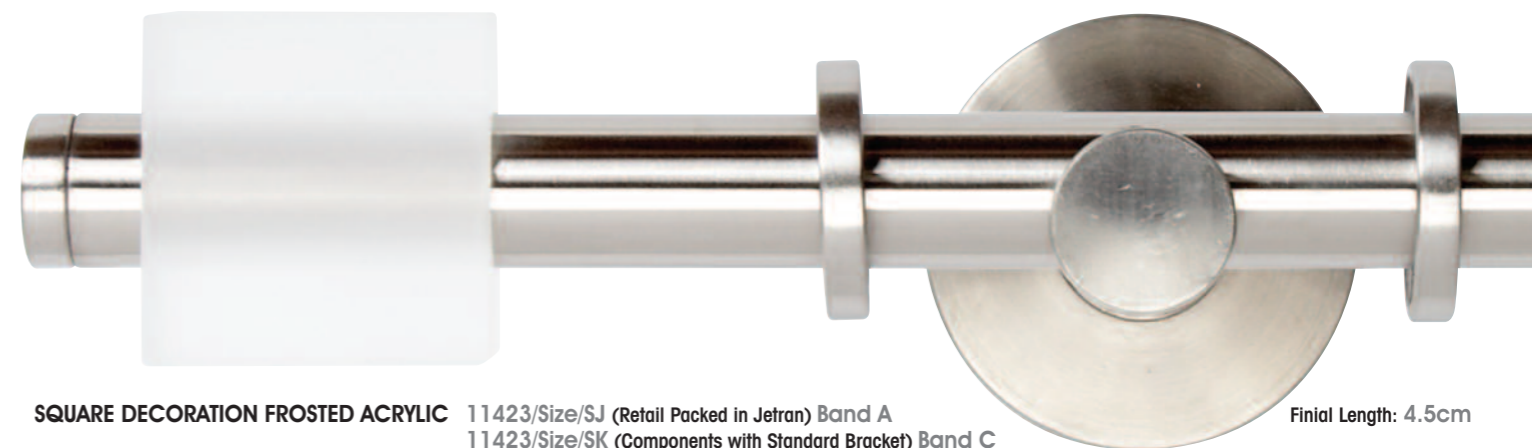

Pole length (Size cm): **120 | 180 | 240 | 300**

...designed for the
modern home

Curtain Poles

- Available in 28mm, 20mm and 13mm curtain pole diameters
- Available in popular pole lengths: 120cm, 180cm, 240cm and 300cm
- A 500cm long contract pole is available as an accessory
- 300cm Jetran packed pole is a split length. All others are single pieces
- Poles made from genuine stainless steel (except black)
- Stainless Steel Rings are nylon lined for smooth, silent running
- Complete pole sets include: curtain pole, standard new open cup brackets, finials, rings and instructions
- Some pole sets available as a complete pole set in a single clear acetate retail Jetran pack. All available as a kit of components. See product code against each product for packaging options and availability
- Decorative Rectangle brackets available as alternative option in kits and as accessories

Finial Length: 6cm

BLOQUE SOLID OAK 13015/20Size/SK (Components with Standard Bracket) Band B
13015/20Size/SR (Components with Rectangle Bracket) Band B

All packs as standard come with
NEW 20mm
OPEN CUP POINT BRACKET

RECTANGLE BRACKET OPTION
ALSO AVAILABLE

20mm

Diameter

Curtain Poles for Medium Curtains

STAINLESS STEEL POLES

Pole length (Size cm): **120 | 180 | 240 | 300**

SQUARE DECORATION FROSTED ACRYLIC 11423/Size/SJ (Retail Packed in Jetran) Band A
11423/Size/SK (Components with Standard Bracket) Band C
11423/Size/SR (Components with Rectangle Bracket) Band C

Finial Length: 4.5cm

INFRONT STAINLESS STEEL PLUS SS RING 11388/Size/SJ (Retail Packed in Jetran) Band A
11388/Size/SK (Components with Standard Bracket) Band C
11388/Size/SR (Components with Rectangle Bracket) Band C