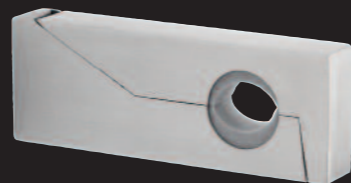

RECTANGLE BRACKET OPTION
ALSO AVAILABLE

20mm

Diameter

Curtain Poles for Medium Curtains

STAINLESS STEEL POLES

Pole length (Size cm): **120 | 180 | 240 | 300**