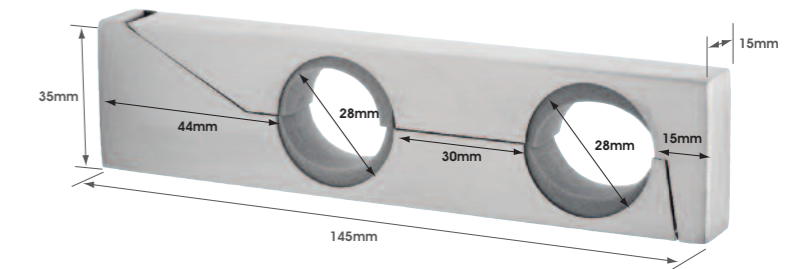

Pole length (Size cm): **120 | 180 | 240 | 300**

...designed for the
modern home

Curtain Poles

- Available in 28mm, 20mm and 13mm curtain pole diameters
- Available in popular pole lengths: 120cm, 180cm, 240cm and 300cm
- A 500cm long contract pole is available as an accessory
- 300cm Jetran packed pole is a split length. All others are single pieces
- Poles made from genuine stainless steel (except black)
- Stainless Steel Rings are nylon lined for smooth, silent running
- Complete pole sets include: curtain pole, standard new open cup brackets, finials, rings and instructions
- Some pole sets available as a complete pole set in a single clear acetate retail Jetran pack. All available as a kit of components. See product code against each product for packaging options and availability
- Decorative Rectangle brackets available as alternative option in kits and as accessories

28mm POINT BRACKET 12298
Available in Stainless Steel and Black

28mm POINT BRACKET DOUBLE 12299
Available in Stainless Steel and Black

20mm RECTANGLE BRACKET 11416
Available in Stainless Steel only.

20mm RECTANGLE DOUBLE BRACKET 11415
Available in Stainless Steel only.

28mm RECTANGLE BRACKET 12569
Available in Stainless Steel only.

28mm RECTANGLE DOUBLE BRACKET 12570
Available in Stainless Steel only.

ACCESSORIES

CONTRACT (LONG) LENGTH POLES

CODE NO	DESCRIPTION	SIZE
11338	13mm Stainless Steel Contract pole	500cm
11339	20mm Stainless Steel pole	500cm
11399	28mm Stainless Steel pole	500cm