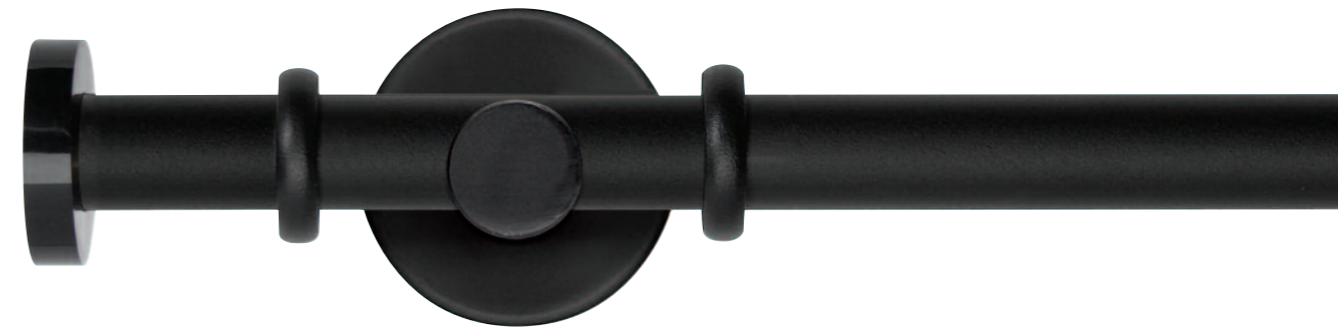

INFRONT BLACK ACRYLIC (20mm) 12364/Size/B/K (Components with Standard Bracket) Band D Finial Length: 1cm