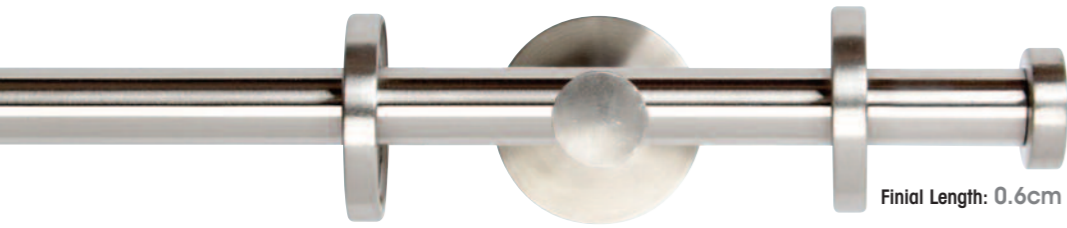

Pole length (Size cm): **120 | 180 | 240 | 300**

...designed for the
modern home

Curtain Poles

- Available in 28mm, 20mm and 13mm curtain pole diameters
- Available in popular pole lengths: 120cm, 180cm, 240cm and 300cm
- A 500cm long contract pole is available as an accessory
- 300cm Jetran packed pole is a split length. All others are single pieces
- Poles made from genuine stainless steel (except black)
- Stainless Steel Rings are nylon lined for smooth, silent running
- Complete pole sets include: curtain pole, standard new open cup brackets, finials, rings and instructions
- Some pole sets available as a complete pole set in a single clear acetate retail Jetran pack. All available as a kit of components. See product code against each product for packaging options and availability
- Decorative Rectangle brackets available as alternative option in kits and as accessories

Finial Length: 1cm

CIRCLE 28 STAINLESS STEEL 11386/20Size/SK (Components with Standard Bracket) Band B
11386/20Size/SR (Components with Rectangle Bracket) Band B

Finial Length: 0.6cm

MINI CIGAR STAINLESS STEEL 12085/20Size/SK (Components with Standard Bracket) Band B
12085/20Size/SR (Components with Rectangle Bracket) Band B

Finial Length: 3cm

STAINLESS STEEL POLES

13 Diameter
mm

Curtain Poles for Light Weight/Café Curtains

Pole length (Size cm): **120 | 180 | 240 | 300**

Finial Length: 0.6cm

CIRCLE 20 STAINLESS STEEL 11385/13Size/SK (Components with Standard Bracket) Band B

Finial Length: 3cm

MINI CIGAR STAINLESS STEEL 12085/13Size/SK (Components with Standard Bracket) Band B

Finial Length: 3cm

MINI BLOQUE SOLID OAK 12083/13Size/SK (Components with Standard Bracket) Band B

All packs as standard come with
NEW 13mm
OPEN CUP POINT BRACKET