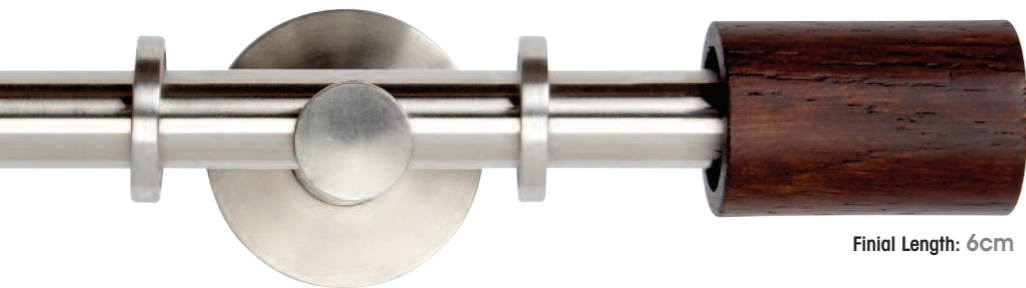

Finial Length: 6cm

CIGAR COFFEE 13022/20Size/SK (Components with Standard Bracket) Band B
13022/20Size/SR (Components with Rectangle Bracket) Band B