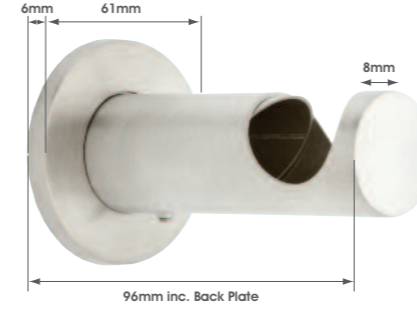

INFRONT BLACK ACRYLIC (13mm) 12430/Size/B/K (Components with Standard Bracket) Band D Finial Length: 1cm

Pole length (Size cm): **120 | 180 | 240 | 300**

13mm POINT BRACKET 12857
Available in Stainless Steel and Black

13mm POINT BRACKET DOUBLE 12858
Available in Stainless Steel and Black

20mm POINT BRACKET 12398
Available in Stainless Steel and Black

20mm POINT BRACKET DOUBLE 12399
Available in Stainless Steel and Black

28mm POINT BRACKET 12298
Available in Stainless Steel and Black

28mm POINT BRACKET DOUBLE 12299
Available in Stainless Steel and Black

20mm RECTANGLE BRACKET 11416
Available in Stainless Steel only.

20mm RECTANGLE DOUBLE BRACKET 11415
Available in Stainless Steel only.

28mm RECTANGLE BRACKET 12569
Available in Stainless Steel only.

28mm RECTANGLE DOUBLE BRACKET 12570
Available in Stainless Steel only.

ACCESSORIES

CONTRACT (LONG) LENGTH POLES

CODE NO	DESCRIPTION	SIZE
11338	13mm Stainless Steel Contract pole	500cm
11339	20mm Stainless Steel pole	500cm
11399	28mm Stainless Steel pole	500cm