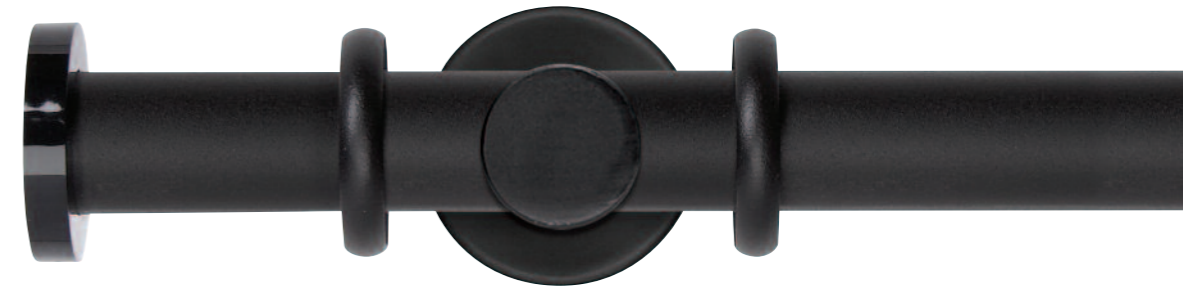

ALSO AVAILABLE IN BLACK METAL

INFRONT BLACK ACRYLIC (28mm) 12369/Size/B/K (Components with Standard Bracket) Band D Finial Length: 1cm