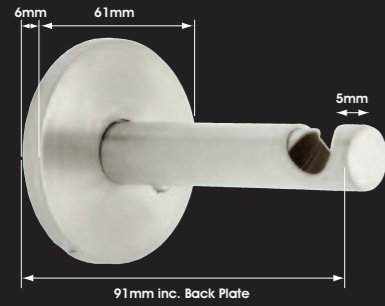

Finial Length: 3cm

STAINLESS STEEL POLES

13 Diameter
mm

Curtain Poles for Light Weight/Café Curtains

Pole length (Size cm): **120 | 180 | 240 | 300**

Finial Length: 0.6cm

CIRCLE 20 STAINLESS STEEL 11385/13Size/SK (Components with Standard Bracket) Band B

Finial Length: 3cm

MINI CIGAR STAINLESS STEEL 12085/13Size/SK (Components with Standard Bracket) Band B

Finial Length: 3cm

MINI BLOQUE SOLID OAK 12083/13Size/SK (Components with Standard Bracket) Band B

All packs as standard come with
NEW 13mm
OPEN CUP POINT BRACKET

Rectangle bracket not available in 13mm

ALSO AVAILABLE IN BLACK METAL

INFRONT BLACK ACRYLIC (28mm) 12369/Size/B/K (Components with Standard Bracket) Band D Finial Length: 1cm

INFRONT BLACK ACRYLIC (20mm) 12364/Size/B/K (Components with Standard Bracket) Band D Finial Length: 1cm

INFRONT BLACK ACRYLIC (13mm) 12430/Size/B/K (Components with Standard Bracket) Band D Finial Length: 1cm

Pole length (Size cm): **120 | 180 | 240 | 300**

13mm POINT BRACKET 12857
Available in Stainless Steel and Black