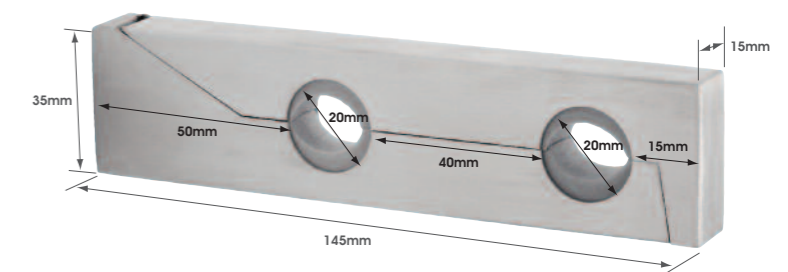

Pole length (Size cm): **120 | 180 | 240 | 300**

...designed for the
modern home

Curtain Poles

- Available in 28mm, 20mm and 13mm curtain pole diameters
- Available in popular pole lengths: 120cm, 180cm, 240cm and 300cm
- A 500cm long contract pole is available as an accessory
- 300cm Jetran packed pole is a split length. All others are single pieces
- Poles made from genuine stainless steel (except black)
- Stainless Steel Rings are nylon lined for smooth, silent running
- Complete pole sets include: curtain pole, standard new open cup brackets, finials, rings and instructions
- Some pole sets available as a complete pole set in a single clear acetate retail Jetran pack. All available as a kit of components. See product code against each product for packaging options and availability
- Decorative Rectangle brackets available as alternative option in kits and as accessories

28mm POINT BRACKET 12298
Available in Stainless Steel and Black

28mm POINT BRACKET DOUBLE 12299
Available in Stainless Steel and Black

20mm RECTANGLE BRACKET 11416
Available in Stainless Steel only.

20mm RECTANGLE DOUBLE BRACKET 11415
Available in Stainless Steel only.

28mm RECTANGLE BRACKET 12569
Available in Stainless Steel only.

28mm RECTANGLE DOUBLE BRACKET 12570
Available in Stainless Steel only.

ACCESSORIES

CONTRACT (LONG) LENGTH POLES

CODE NO	DESCRIPTION	SIZE
11338	13mm Stainless Steel Contract pole	500cm
11339	20mm Stainless Steel pole	500cm
11399	28mm Stainless Steel pole	500cm