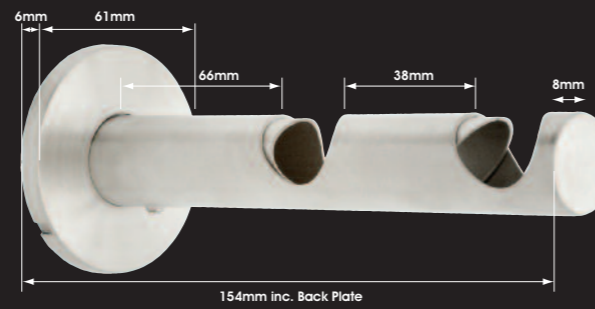

Pole length (Size cm): **120 | 180 | 240 | 300**

...designed for the
modern home

Curtain Poles

- Available in 28mm, 20mm and 13mm curtain pole diameters
- Available in popular pole lengths: 120cm, 180cm, 240cm and 300cm
- A 500cm long contract pole is available as an accessory
- 300cm Jetran packed pole is a split length. All others are single pieces
- Poles made from genuine stainless steel (except black)
- Stainless Steel Rings are nylon lined for smooth, silent running
- Complete pole sets include: curtain pole, standard new open cup brackets, finials, rings and instructions
- Some pole sets available as a complete pole set in a single clear acetate retail Jetran pack. All available as a kit of components. See product code against each product for packaging options and availability
- Decorative Rectangle brackets available as alternative option in kits and as accessories

INFRONT BLACK ACRYLIC (13mm) 12430/Size/B/K (Components with Standard Bracket) Band D Finial Length: 1cm

Pole length (Size cm): **120 | 180 | 240 | 300**

13mm POINT BRACKET 12857
Available in Stainless Steel and Black

13mm POINT BRACKET DOUBLE 12858
Available in Stainless Steel and Black

20mm POINT BRACKET 12398
Available in Stainless Steel and Black

20mm POINT BRACKET DOUBLE 12399
Available in Stainless Steel and Black