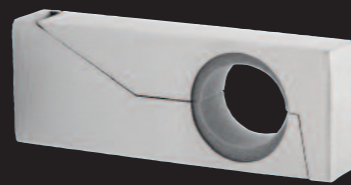

Finial Length: 1cm

INFRONT SQUARE STAINLESS STEEL PLUS SQUARE SS RING 13086/Size/SJ (Retail Packed in Jetran) Band A
13086/Size/SK (Components with Standard Bracket) Band C
13086/Size/SR (Components with Rectangle Bracket) Band C

Finial Length: 1.2cm

All packs as standard come with
NEW 28mm
OPEN CUP POINT BRACKET

RECTANGLE BRACKET OPTION
ALSO AVAILABLE

Finial Length: 7.7cm

QUATRO SOLID OAK 13017/20Size/SJ (Retail Packed in Jetran) Band A
13017/20Size/SK (Components with Standard Bracket) Band B
13017/20Size/SR (Components with Rectangle Bracket) Band B