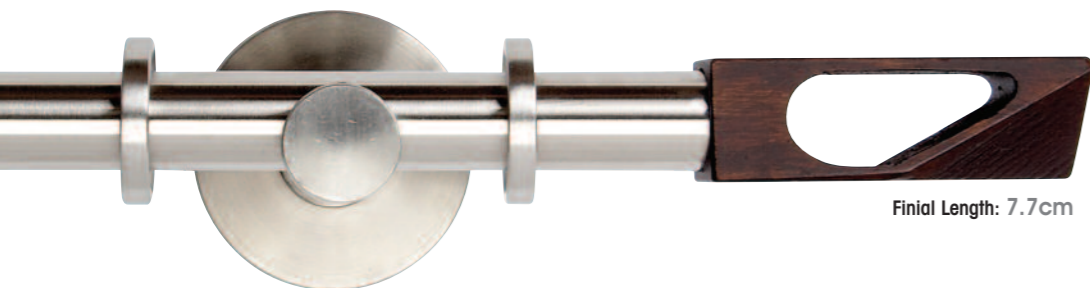

Pole length (Size cm): **120 | 180 | 240 | 300**

...designed for the
modern home

Curtain Poles

- Available in 28mm, 20mm and 13mm curtain pole diameters
- Available in popular pole lengths: 120cm, 180cm, 240cm and 300cm
- A 500cm long contract pole is available as an accessory
- 300cm Jetran packed pole is a split length. All others are single pieces
- Poles made from genuine stainless steel (except black)
- Stainless Steel Rings are nylon lined for smooth, silent running
- Complete pole sets include: curtain pole, standard new open cup brackets, finials, rings and instructions
- Some pole sets available as a complete pole set in a single clear acetate retail Jetran pack. All available as a kit of components. See product code against each product for packaging options and availability
- Decorative Rectangle brackets available as alternative option in kits and as accessories

Finial Length: 1cm

INFRONT SQUARE STAINLESS STEEL PLUS SQUARE SS RING 13086/Size/SJ (Retail Packed in Jetran) Band A
13086/Size/SK (Components with Standard Bracket) Band C
13086/Size/SR (Components with Rectangle Bracket) Band C

Finial Length: 1.2cm

All packs as standard come with
NEW 28mm
OPEN CUP POINT BRACKET

RECTANGLE BRACKET OPTION
ALSO AVAILABLE

Finial Length: 7.7cm

QUATRO SOLID OAK 13017/20Size/SJ (Retail Packed in Jetran) Band A
13017/20Size/SK (Components with Standard Bracket) Band B
13017/20Size/SR (Components with Rectangle Bracket) Band B

Finial Length: 7.7cm

QUATRO COFFEE 13018/20Size/SJ (Retail Packed in Jetran) Band A
13018/20Size/SK (Components with Standard Bracket) Band B
13018/20Size/SR (Components with Rectangle Bracket) Band B

Finial Length: 6cm