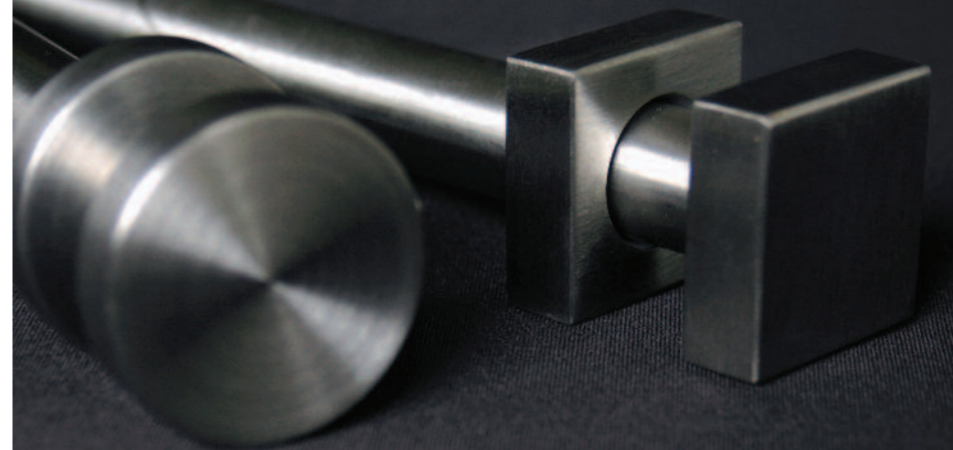

Pole length (Size cm): **120 | 180 | 240 | 300**

...designed for the
modern home

Curtain Poles

- Available in 28mm, 20mm and 13mm curtain pole diameters
- Available in popular pole lengths: 120cm, 180cm, 240cm and 300cm
- A 500cm long contract pole is available as an accessory
- 300cm Jetran packed pole is a split length. All others are single pieces
- Poles made from genuine stainless steel (except black)
- Stainless Steel Rings are nylon lined for smooth, silent running
- Complete pole sets include: curtain pole, standard new open cup brackets, finials, rings and instructions
- Some pole sets available as a complete pole set in a single clear acetate retail Jetran pack. All available as a kit of components. See product code against each product for packaging options and availability
- Decorative Rectangle brackets available as alternative option in kits and as accessories

CIGAR SOLID OAK 13021/28Size/SK (Components with Standard Bracket) Band B
13021/28Size/SR (Components with Rectangle Bracket) Band B

Finial Length: 6cm

CIGAR COFFEE 13022/28Size/SK (Components with Standard Bracket) Band B
13022/28Size/SR (Components with Rectangle Bracket) Band B

Finial Length: 6cm

BLOQUE SOLID OAK 13015/28Size/SK (Components with Standard Bracket) Band B
13015/28Size/SR (Components with Rectangle Bracket) Band B

Finial Length: 6cm

28mm

Diameter

Curtain Poles for Medium/Heavy Curtains

STAINLESS STEEL POLES

Pole length (Size cm): 120 | 180 | 240 | 300

INFRONT STAINLESS STEEL PLUS SS RING 11356/Size/OJ (Retail Packed in Jetran) Band A
11356/Size/OK (Components with Standard Bracket) Band C
11356/Size/OR (Components with Rectangle Bracket) Band C