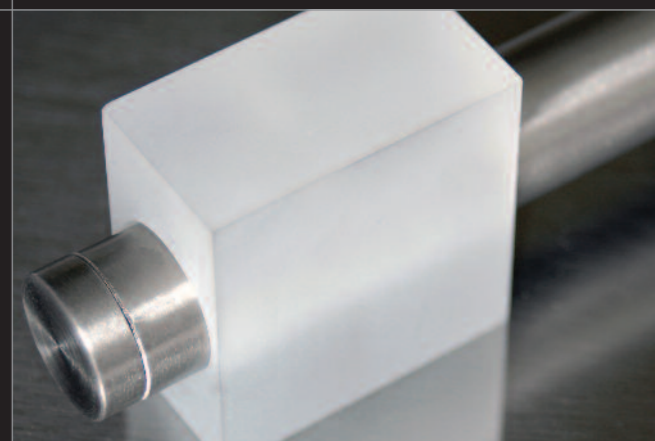

Now in single Jetran packs

Hasta®
creator of trends

Stainless Steel • Swedish design • Curtain Poles and Accessories

Exclusively distributed in the UK by Hallis Hudson Group Ltd

— **HALLIS HUDSON** —

Hallis Hudson Group Ltd, Unit B1, Red Scar Business Park, Preston, Lancashire PR2 5NJ

Hasta®
creator of trends