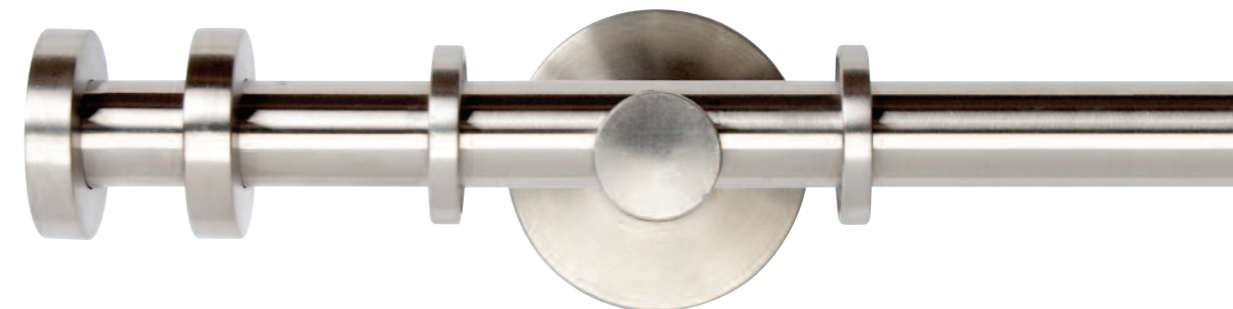

Pole length (Size cm): **120 | 180 | 240 | 300**

...designed for the
modern home

Curtain Poles

- Available in 28mm, 20mm and 13mm curtain pole diameters
- Available in popular pole lengths: 120cm, 180cm, 240cm and 300cm
- A 500cm long contract pole is available as an accessory
- 300cm Jetran packed pole is a split length. All others are single pieces
- Poles made from genuine stainless steel (except black)
- Stainless Steel Rings are nylon lined for smooth, silent running
- Complete pole sets include: curtain pole, standard new open cup brackets, finials, rings and instructions
- Some pole sets available as a complete pole set in a single clear acetate retail Jetran pack. All available as a kit of components. See product code against each product for packaging options and availability
- Decorative Rectangle brackets available as alternative option in kits and as accessories

Finial Length: 6cm

BLOQUE SOLID OAK 13015/20Size/SK (Components with Standard Bracket) Band B
13015/20Size/SR (Components with Rectangle Bracket) Band B

All packs as standard come with
NEW 20mm
OPEN CUP POINT BRACKET

RECTANGLE BRACKET OPTION
ALSO AVAILABLE

20mm

Diameter

Curtain Poles for Medium Curtains

STAINLESS STEEL POLES

Pole length (Size cm): **120 | 180 | 240 | 300**

SQUARE DECORATION FROSTED ACRYLIC 11423/Size/SJ (Retail Packed in Jetran) Band A
11423/Size/SK (Components with Standard Bracket) Band C
11423/Size/SR (Components with Rectangle Bracket) Band C

Finial Length: 4.5cm

INFRONT STAINLESS STEEL PLUS SS RING 11388/Size/SJ (Retail Packed in Jetran) Band A
11388/Size/SK (Components with Standard Bracket) Band C
11388/Size/SR (Components with Rectangle Bracket) Band C