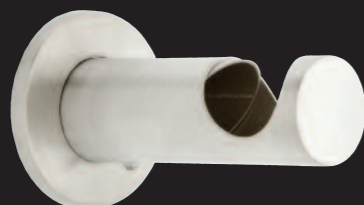

Finial Length: 0.6cm

INFRONT STAINLESS STEEL PLUS SS RING 11389/Size/SJ (Retail Packed in Jetran) Band A
11389/Size/SK (Components with Standard Bracket) Band C
11389/Size/SR (Components with Rectangle Bracket) Band C

Finial Length: 1cm

INFRONT SQUARE STAINLESS STEEL PLUS SQUARE SS RING 13086/Size/SJ (Retail Packed in Jetran) Band A
13086/Size/SK (Components with Standard Bracket) Band C
13086/Size/SR (Components with Rectangle Bracket) Band C

Finial Length: 1.2cm

All packs as standard come with
NEW 28mm
OPEN CUP POINT BRACKET

RECTANGLE BRACKET OPTION
ALSO AVAILABLE

Finial Length: 7.7cm

QUATRO SOLID OAK 13017/20Size/SJ (Retail Packed in Jetran) Band A
13017/20Size/SK (Components with Standard Bracket) Band B
13017/20Size/SR (Components with Rectangle Bracket) Band B