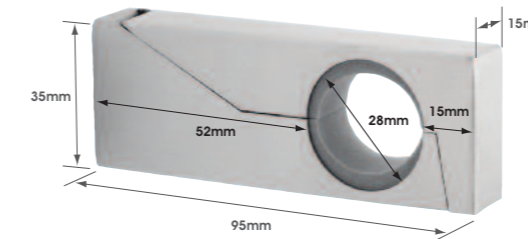

Pole length (Size cm): **120 | 180 | 240 | 300**

...designed for the
modern home

Curtain Poles

- Available in 28mm, 20mm and 13mm curtain pole diameters
- Available in popular pole lengths: 120cm, 180cm, 240cm and 300cm
- A 500cm long contract pole is available as an accessory
- 300cm Jetran packed pole is a split length. All others are single pieces
- Poles made from genuine stainless steel (except black)
- Stainless Steel Rings are nylon lined for smooth, silent running
- Complete pole sets include: curtain pole, standard new open cup brackets, finials, rings and instructions
- Some pole sets available as a complete pole set in a single clear acetate retail Jetran pack. All available as a kit of components. See product code against each product for packaging options and availability
- Decorative Rectangle brackets available as alternative option in kits and as accessories

28mm POINT BRACKET 12298
Available in Stainless Steel and Black

28mm POINT BRACKET DOUBLE 12299
Available in Stainless Steel and Black

20mm RECTANGLE BRACKET 11416
Available in Stainless Steel only.

20mm RECTANGLE DOUBLE BRACKET 11415
Available in Stainless Steel only.

28mm RECTANGLE BRACKET 12569
Available in Stainless Steel only.

28mm RECTANGLE DOUBLE BRACKET 12570
Available in Stainless Steel only.

ACCESSORIES

CONTRACT (LONG) LENGTH POLES

CODE NO	DESCRIPTION	SIZE
11338	13mm Stainless Steel Contract pole	500cm
11339	20mm Stainless Steel pole	500cm
11399	28mm Stainless Steel pole	500cm