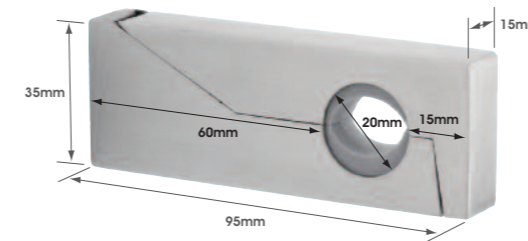

Pole length (Size cm): **120 | 180 | 240 | 300**

...designed for the
modern home

Curtain Poles

- Available in 28mm, 20mm and 13mm curtain pole diameters
- Available in popular pole lengths: 120cm, 180cm, 240cm and 300cm
- A 500cm long contract pole is available as an accessory
- 300cm Jetran packed pole is a split length. All others are single pieces
- Poles made from genuine stainless steel (except black)
- Stainless Steel Rings are nylon lined for smooth, silent running
- Complete pole sets include: curtain pole, standard new open cup brackets, finials, rings and instructions
- Some pole sets available as a complete pole set in a single clear acetate retail Jetran pack. All available as a kit of components. See product code against each product for packaging options and availability
- Decorative Rectangle brackets available as alternative option in kits and as accessories

How to choose your Hasta Curtain Pole

Step 1	Choose the diameter of pole 28cm, 20cm or 13cm
Step 2	Choose the finial style – the first 5 digits of the catalogue number are the finial code
Step 3	Choose the length of pole and substitute "Size" shown in the catalogue number with the appropriate length; 120, 180, 240, 300
Step 4	Choose the packaging format either retail packaging in single Jetran with standard bracket (J at the end of the catalogue number), components with standard bracket (K) or components with rectangle bracket (R)
Step 5	Find price band (A to D) and see price list

13mm POINT BRACKET DOUBLE 12858
Available in Stainless Steel and Black

20mm POINT BRACKET 12398
Available in Stainless Steel and Black

20mm POINT BRACKET DOUBLE 12399
Available in Stainless Steel and Black

28mm POINT BRACKET 12298
Available in Stainless Steel and Black

28mm POINT BRACKET DOUBLE 12299
Available in Stainless Steel and Black

20mm RECTANGLE BRACKET 11416
Available in Stainless Steel only.

20mm RECTANGLE DOUBLE BRACKET 11415
Available in Stainless Steel only.