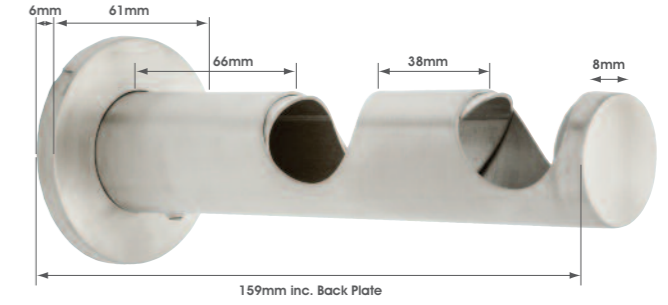

Pole length (Size cm): **120 | 180 | 240 | 300**

...designed for the
modern home

Curtain Poles

- Available in 28mm, 20mm and 13mm curtain pole diameters
- Available in popular pole lengths: 120cm, 180cm, 240cm and 300cm
- A 500cm long contract pole is available as an accessory
- 300cm Jetran packed pole is a split length. All others are single pieces
- Poles made from genuine stainless steel (except black)
- Stainless Steel Rings are nylon lined for smooth, silent running
- Complete pole sets include: curtain pole, standard new open cup brackets, finials, rings and instructions
- Some pole sets available as a complete pole set in a single clear acetate retail Jetran pack. All available as a kit of components. See product code against each product for packaging options and availability
- Decorative Rectangle brackets available as alternative option in kits and as accessories

13mm POINT BRACKET DOUBLE 12858
Available in Stainless Steel and Black

20mm POINT BRACKET 12398
Available in Stainless Steel and Black

20mm POINT BRACKET DOUBLE 12399
Available in Stainless Steel and Black

28mm POINT BRACKET 12298
Available in Stainless Steel and Black

28mm POINT BRACKET DOUBLE 12299
Available in Stainless Steel and Black

20mm RECTANGLE BRACKET 11416
Available in Stainless Steel only.

20mm RECTANGLE DOUBLE BRACKET 11415
Available in Stainless Steel only.

28mm RECTANGLE BRACKET 12569
Available in Stainless Steel only.

28mm RECTANGLE DOUBLE BRACKET 12570
Available in Stainless Steel only.

ACCESSORIES

CONTRACT (LONG) LENGTH POLES

CODE NO	DESCRIPTION	SIZE
11338	13mm Stainless Steel Contract pole	500cm
11339	20mm Stainless Steel pole	500cm
11399	28mm Stainless Steel pole	500cm