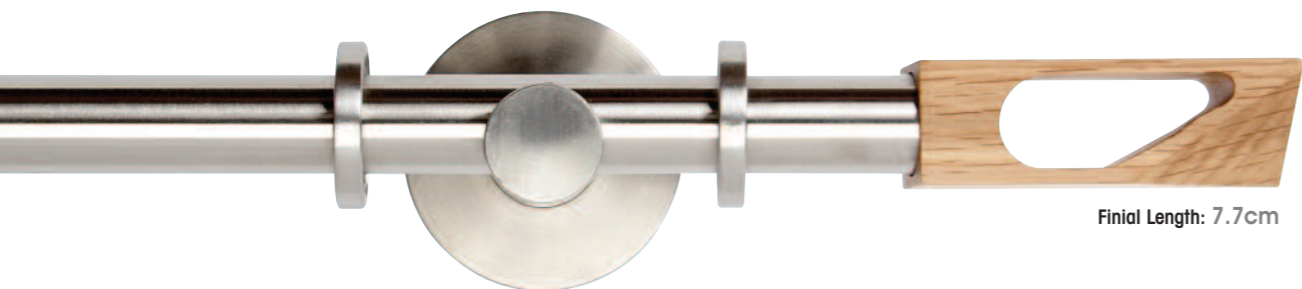

Pole length (Size cm): **120 | 180 | 240 | 300**

...designed for the
modern home

Curtain Poles

- Available in 28mm, 20mm and 13mm curtain pole diameters
- Available in popular pole lengths: 120cm, 180cm, 240cm and 300cm
- A 500cm long contract pole is available as an accessory
- 300cm Jetran packed pole is a split length. All others are single pieces
- Poles made from genuine stainless steel (except black)
- Stainless Steel Rings are nylon lined for smooth, silent running
- Complete pole sets include: curtain pole, standard new open cup brackets, finials, rings and instructions
- Some pole sets available as a complete pole set in a single clear acetate retail Jetran pack. All available as a kit of components. See product code against each product for packaging options and availability
- Decorative Rectangle brackets available as alternative option in kits and as accessories

Finial Length: 1cm

INFRONT SQUARE STAINLESS STEEL PLUS SQUARE SS RING 13086/Size/SJ (Retail Packed in Jetran) Band A
13086/Size/SK (Components with Standard Bracket) Band C
13086/Size/SR (Components with Rectangle Bracket) Band C

Finial Length: 1.2cm

All packs as standard come with
NEW 28mm
OPEN CUP POINT BRACKET

RECTANGLE BRACKET OPTION
ALSO AVAILABLE

Finial Length: 7.7cm

QUATRO SOLID OAK 13017/20Size/SJ (Retail Packed in Jetran) Band A
13017/20Size/SK (Components with Standard Bracket) Band B
13017/20Size/SR (Components with Rectangle Bracket) Band B