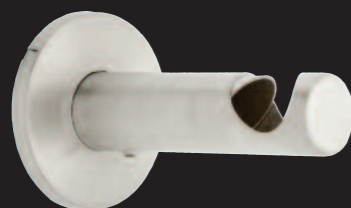

Pole length (Size cm): **120 | 180 | 240 | 300**

...designed for the
modern home

Curtain Poles

- Available in 28mm, 20mm and 13mm curtain pole diameters
- Available in popular pole lengths: 120cm, 180cm, 240cm and 300cm
- A 500cm long contract pole is available as an accessory
- 300cm Jetran packed pole is a split length. All others are single pieces
- Poles made from genuine stainless steel (except black)
- Stainless Steel Rings are nylon lined for smooth, silent running
- Complete pole sets include: curtain pole, standard new open cup brackets, finials, rings and instructions
- Some pole sets available as a complete pole set in a single clear acetate retail Jetran pack. All available as a kit of components. See product code against each product for packaging options and availability
- Decorative Rectangle brackets available as alternative option in kits and as accessories

CIGAR SOLID OAK 13021/20Size/SK (Components with Standard Bracket) Band B
13021/20Size/SR (Components with Rectangle Bracket) Band B

Finial Length: 6cm

CIGAR COFFEE 13022/20Size/SK (Components with Standard Bracket) Band B
13022/20Size/SR (Components with Rectangle Bracket) Band B

Finial Length: 6cm

BLOQUE SOLID OAK 13015/20Size/SK (Components with Standard Bracket) Band B
13015/20Size/SR (Components with Rectangle Bracket) Band B

All packs as standard come with
NEW 20mm
OPEN CUP POINT BRACKET