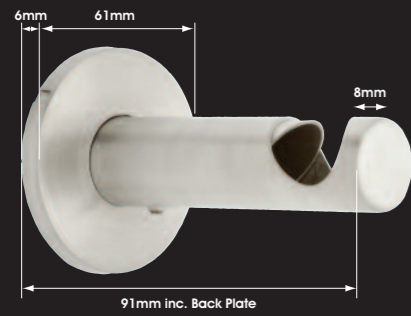

Finial Length: 3cm

MINI CIGAR STAINLESS STEEL 12085/13Size/SK (Components with Standard Bracket) Band B

Finial Length: 3cm

MINI BLOQUE SOLID OAK 12083/13Size/SK (Components with Standard Bracket) Band B

All packs as standard come with
NEW 13mm
OPEN CUP POINT BRACKET

INFRONT BLACK ACRYLIC (13mm) 12430/Size/B/K (Components with Standard Bracket) Band D Finial Length: 1cm

Pole length (Size cm): **120 | 180 | 240 | 300**

13mm POINT BRACKET 12857
Available in Stainless Steel and Black

13mm POINT BRACKET DOUBLE 12858
Available in Stainless Steel and Black

20mm POINT BRACKET 12398
Available in Stainless Steel and Black

20mm POINT BRACKET DOUBLE 12399
Available in Stainless Steel and Black

28mm POINT BRACKET 12298
Available in Stainless Steel and Black

28mm POINT BRACKET DOUBLE 12299
Available in Stainless Steel and Black

20mm RECTANGLE BRACKET 11416
Available in Stainless Steel only.

20mm RECTANGLE DOUBLE BRACKET 11415
Available in Stainless Steel only.