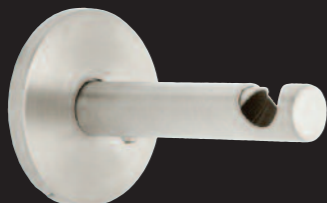

13mm POINT BRACKET DOUBLE 12858
Available in Stainless Steel and Black

Finial Length: 3cm

MINI BLOQUE SOLID OAK 12083/13Size/SK (Components with Standard Bracket) Band B

All packs as standard come with
NEW 13mm
OPEN CUP POINT BRACKET

Rectangle bracket not available in 13mm