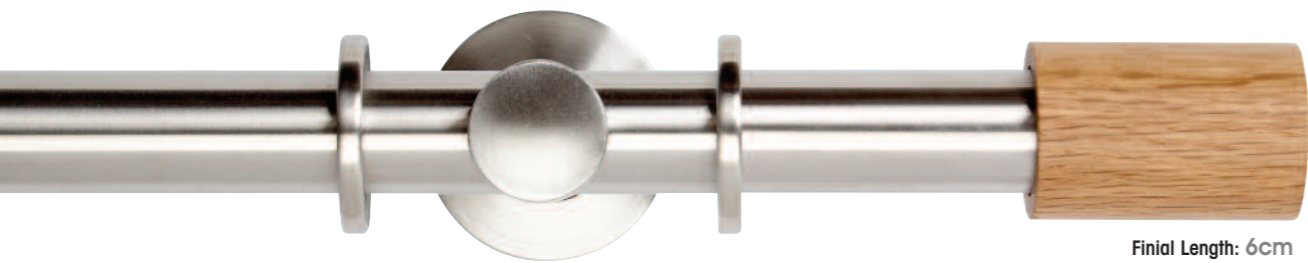

Pole length (Size cm): **120 | 180 | 240 | 300**

...designed for the
modern home

Curtain Poles

- Available in 28mm, 20mm and 13mm curtain pole diameters
- Available in popular pole lengths: 120cm, 180cm, 240cm and 300cm
- A 500cm long contract pole is available as an accessory
- 300cm Jetran packed pole is a split length. All others are single pieces
- Poles made from genuine stainless steel (except black)
- Stainless Steel Rings are nylon lined for smooth, silent running
- Complete pole sets include: curtain pole, standard new open cup brackets, finials, rings and instructions
- Some pole sets available as a complete pole set in a single clear acetate retail Jetran pack. All available as a kit of components. See product code against each product for packaging options and availability
- Decorative Rectangle brackets available as alternative option in kits and as accessories

Finial Length: 5cm

VISION COFFEE 11490/Size/SJ (Retail Packed in Jetran) Band A
11490/Size/SK (Components with Standard Bracket) Band B
11490/Size/SR (Components with Rectangle Bracket) Band B

Finial Length: 5cm