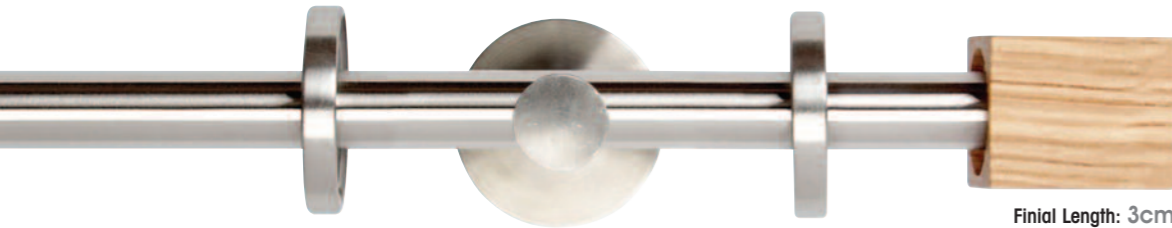

Pole length (Size cm): **120 | 180 | 240 | 300**

...designed for the
modern home

Curtain Poles

- Available in 28mm, 20mm and 13mm curtain pole diameters
- Available in popular pole lengths: 120cm, 180cm, 240cm and 300cm
- A 500cm long contract pole is available as an accessory
- 300cm Jetran packed pole is a split length. All others are single pieces
- Poles made from genuine stainless steel (except black)
- Stainless Steel Rings are nylon lined for smooth, silent running
- Complete pole sets include: curtain pole, standard new open cup brackets, finials, rings and instructions
- Some pole sets available as a complete pole set in a single clear acetate retail Jetran pack. All available as a kit of components. See product code against each product for packaging options and availability
- Decorative Rectangle brackets available as alternative option in kits and as accessories

Finial Length: 1cm

CIRCLE 28 STAINLESS STEEL 11386/20Size/SK (Components with Standard Bracket) Band B
11386/20Size/SR (Components with Rectangle Bracket) Band B

Finial Length: 0.6cm

MINI CIGAR STAINLESS STEEL 12085/20Size/SK (Components with Standard Bracket) Band B
12085/20Size/SR (Components with Rectangle Bracket) Band B

Finial Length: 3cm

STAINLESS STEEL POLES

13 Diameter
mm

Curtain Poles for Light Weight/Café Curtains

Pole length (Size cm): **120 | 180 | 240 | 300**

Finial Length: 0.6cm

CIRCLE 20 STAINLESS STEEL 11385/13Size/SK (Components with Standard Bracket) Band B

Finial Length: 3cm

MINI CIGAR STAINLESS STEEL 12085/13Size/SK (Components with Standard Bracket) Band B

Finial Length: 3cm

MINI BLOQUE SOLID OAK 12083/13Size/SK (Components with Standard Bracket) Band B

All packs as standard come with
NEW 13mm
OPEN CUP POINT BRACKET