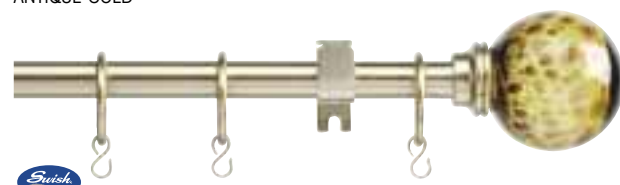

Specification: Metal telescopic pole with durable plastic rings.
Finial length: 75mm
Bracket projection: 82-98mm
Bracket height: 52mm

Packing: Clear acetate.

LAB00100/GO Holdback
Length: 150mm
Projection: 80mm
Quantity: 1 pack of 2

Quantity: 1 pack of 1
Accessories:

Cat No	Description	Quantity
LEA00001/GO	Gold Rings	1 pack of 6

16/19mm ELEGANCE TORTOISESHELL GLASS EXTENDABLE POLE ANTIQUÉ GOLD

Specification: Contemporary extendable metal pole.
Suitable for straight runs.
Rings sold separately – not included.
Finial length: 73mm.
Bracket projection: 100mm. Bracket height: 40mm