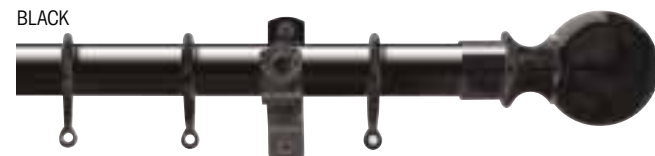

Metal Poles

25mm SERENITY

BLACK

SER25/Size/BL

Specification: Decorative metal pole with ball finials. 10 rings per metre 240cm are supplied in two halves
Finial length: 95mm. Extendable bracket projection: 105-120mm
Bracket Height: 60mm

Packing: Clear acetate.

Quantity: 1 pack of 1
Size (cm) 180 | 240
Accessories:
Cat No SER25100/BL **Description** Serenity Plastic Rings 25mm Black **Quantity** 1 pack of 6