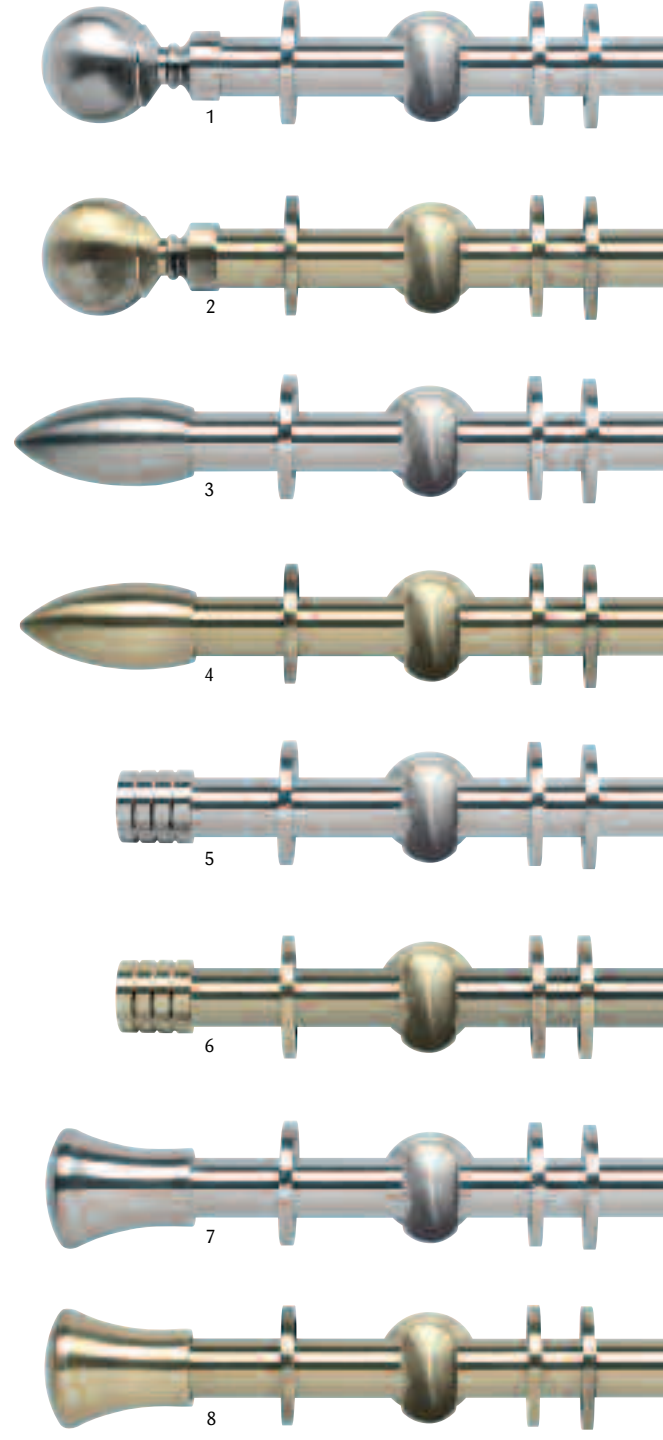

19mm

1. **Ball** Stainless Steel Effect
  Cat No: 7100R/Size
2. **Ball** Spun Brass Effect
  Cat No: 7102R/Size
3. **Bullet** Stainless Steel Effect
  Cat No: 7106R/Size
4. **Bullet** Spun Brass Effect
  Cat No: 7108R/Size
5. **Stud** Stainless Steel Effect
  Cat No: 7103R/Size
6. **Stud** Spun Brass Effect
  Cat No: 7105R/Size
7. **Trumpet** Stainless Steel Effect
  Cat No: 7109R/Size
8. **Trumpet** Spun Brass Effect
  Cat No: 7111R/Size

Size (cm)	120	180	240	300

28mm

1. **Ball** Stainless Steel Effect
  Cat No: 1606R/Size
2. **Ball** Spun Brass Effect
  Cat No: 1607R/Size
3. **Bullet** Stainless Steel Effect
  Cat No: 1602R/Size
4. **Bullet** Spun Brass Effect
  Cat No: 1603R/Size
5. **Stud** Stainless Steel Effect
  Cat No: 1600R/Size
6. **Stud** Spun Brass Effect
  Cat No: 1601R/Size
7. **Trumpet** Stainless Steel Effect
  Cat No: 1604R/Size
8. **Trumpet** Spun Brass Effect
  Cat No: 1605R/Size

Size (cm)	120	180	240	300