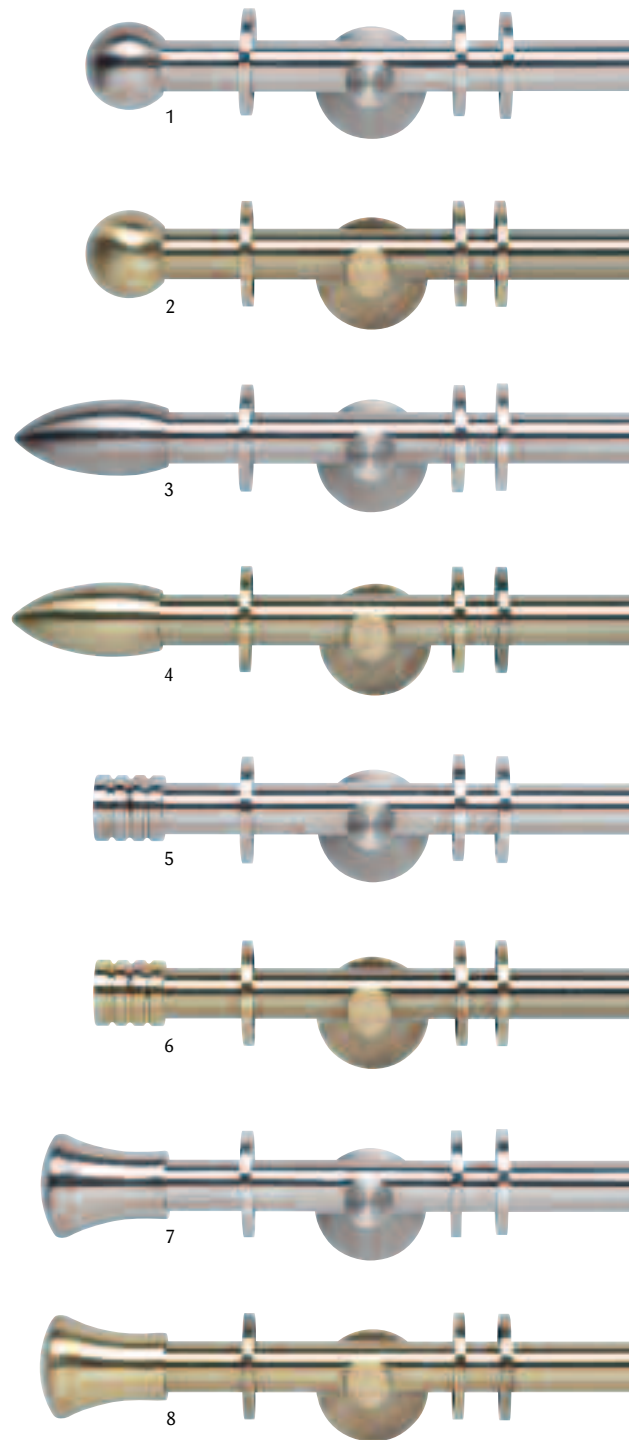

19mm Accessories

New 28mm Eyelet Pole

Eyelet Pole Pack supplied with poles, finials, adjustable cup bracket (and without rings).
The bracket extends to allow greater distance from the wall to allow the wave effect of curtains when using eyelets.
The poles are also suitable for tab top curtains

Neo is an affordable range of simply minimal metal curtain poles and co-ordinated accessories reflecting the desire for sleek design in the modern home. This 19mm and 28mm range is available in two contemporary metal finishes and a choice of four finial designs in each diameter.

neo

S I M P L Y | M I N I M A L

19mm & 28mm
METAL POLES

19mm

19mm Poles come with Cylinder Brackets

1. **Ball** Stainless Steel Effect
Cat No: 7100R/Size
2. **Ball** Spun Brass Effect
Cat No: 7102R/Size
3. **Bullet** Stainless Steel Effect
Cat No: 7106R/Size
4. **Bullet** Spun Brass Effect
Cat No: 7108R/Size
5. **Stud** Stainless Steel Effect
Cat No: 7103R/Size
6. **Stud** Spun Brass Effect
Cat No: 7105R/Size
7. **Trumpet** Stainless Steel Effect
Cat No: 7109R/Size
8. **Trumpet** Spun Brass Effect
Cat No: 7111R/Size

Size (cm)	120	180	240	300
-----------	-----	-----	-----	-----

28mm

28mm Poles come with adjustable Cup Brackets

1. **Ball** Stainless Steel Effect
Cat No: 1606R/Size
2. **Ball** Spun Brass Effect
Cat No: 1607R/Size
3. **Bullet** Stainless Steel Effect
Cat No: 1602R/Size
4. **Bullet** Spun Brass Effect
Cat No: 1603R/Size
5. **Stud** Stainless Steel Effect
Cat No: 1600R/Size
6. **Stud** Spun Brass Effect
Cat No: 1601R/Size
7. **Trumpet** Stainless Steel Effect
Cat No: 1604R/Size
8. **Trumpet** Spun Brass Effect
Cat No: 1605R/Size