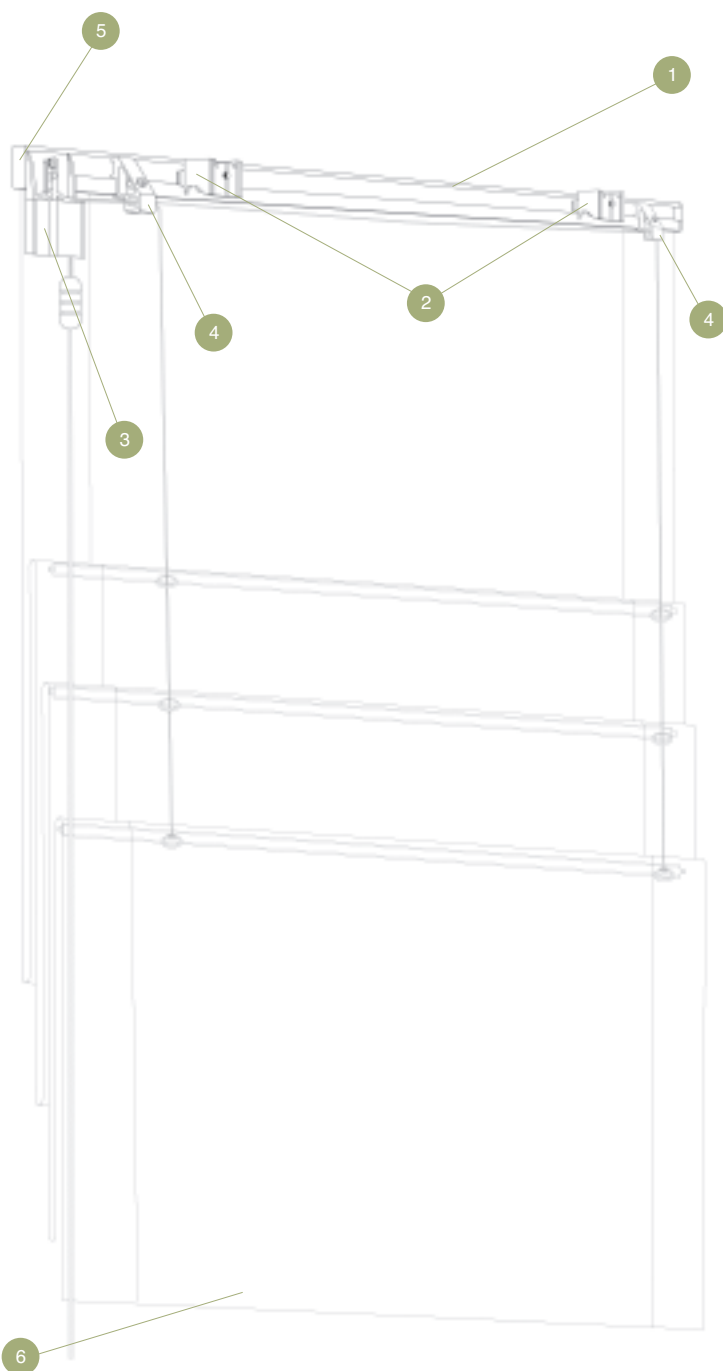

Cord Operated Kit contents:

- R.B Track incl T/C tape & end caps (23mm x 8mm)
- Face/ceiling fix brackets
- Cord guides and cord lock preloaded with 1.5mm cord
- White Aluminium bottom bar (cut to length)
- 7 x 4mm Fibre glass rods cut to length
- Roman blind tape 6m
- Transparent rings
- Screw & plugs
- Instruction leaflet

Austrian/Roman and Festoon - Cord Operated
Workroom/Contract Blind Kits. Ideal for light to
medium weight applications. Apart from your
fabric, everything is included.