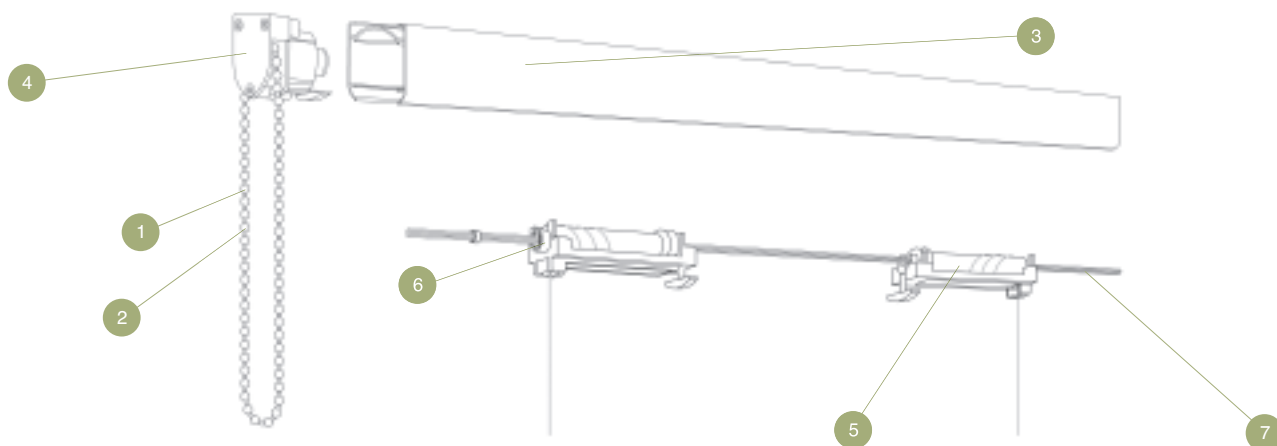

Enclosed Roman Blind Kit contents:

- Fully assembled enclosed Roman Blind track with end cap and touch & close tape
- Ceiling/face fix brackets
- Control rod with pre-loaded 2.6m cord tape drops
- Chain housing complete with white chain loop (175cm drop)
- 7 x 4mm Fibre rods cut to length
- White Aluminium bottom bar cut to length
- Roman blind tape, transparent blind ring, screws & fixings

Professional Profile

Fully enclosed, neat and compact integrated system. Can be cut down easily.

Professional profile includes:

- Fully assembled enclosed Roman Blind track with end cap and touch & close tape
- Ceiling/face fix brackets
- Control rod with pre-loaded 2.6m cord tape drops
- Chain housing complete with white chain loop (175cm drop)