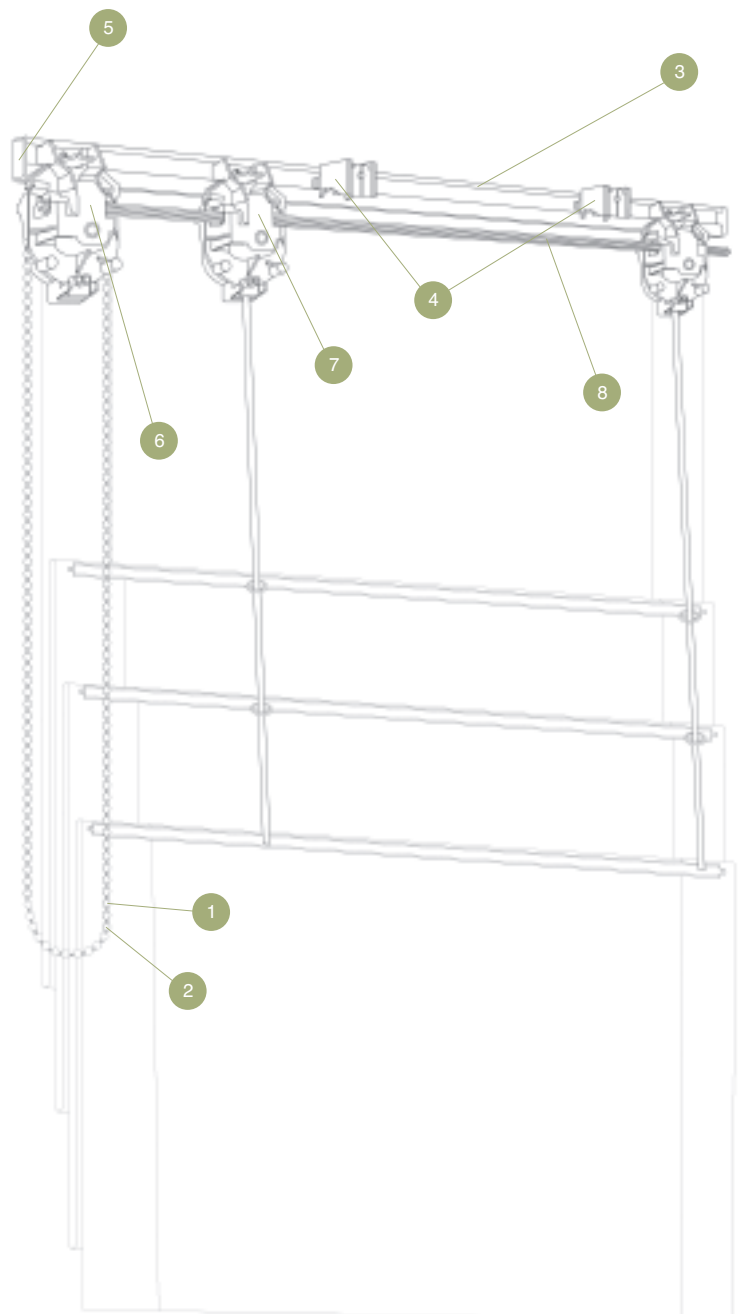

Chain Operated Kit contents:

- R.B Track incl T/C tape & end caps (23mm x 8mm)
- Face/ceiling fix brackets
- Preloaded Tape housing incl 2.6m white tape
- Assembled movement axis with chain housing including white chain loop (175cm)
- White Aluminium bottom bar (cut to length)
- 7 x 4mm Fibre glass rods cut to length
- Roman blind tape 6m
- Transparent rings
- Screw & plugs
- Instruction leaflet

Austrian/Roman and Festoon - Chain Operated Workroom/Contract Blind Kits. Ideal for light to medium weight applications. Apart from your fabric, everything is included.