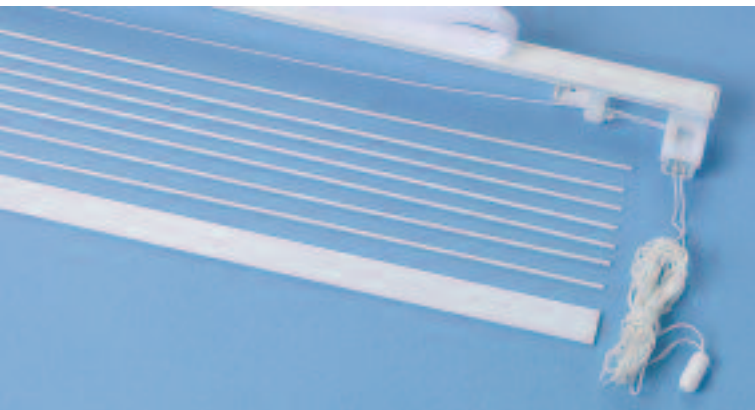

Cord Operated Roman Blind Kit

A complete kit plus available as separate components.
Can be cut down easily.