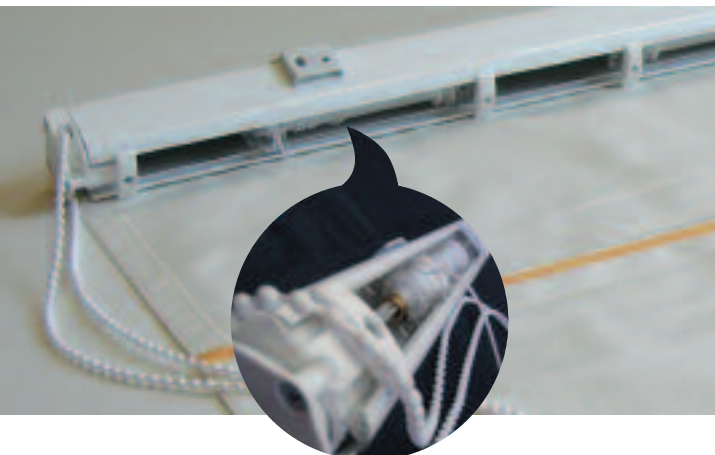

Enclosed Roman Blind Kit

An Elegant shaped profile with aesthetic and functional advantages: provides sleek clean lines to window; easy to fit and operate. Easily cut down by hand. Chain housing can be easily changed from right side to left side.

Open headrail system allows adjustment to drops while track is in place. Can be cut down easily, instruction leaflet included. Patented design of conical cord drop guarantees smooth operation.

Cat No	Description	Width	Pre-loaded Drops per Kit	Face/Ceiling Fix Brackets per Kit	Chain Control	Max Weight
0929R/090	Enclosed Kit	90cm	3	2	1:1	3kg
0929R/120	Enclosed Kit	120cm	3	2	1:1	3kg
0929R/150	Enclosed Kit	150cm	4	3	1:4	7kg
0929R/180	Enclosed Kit	180cm	4	4	1:4	7kg
0929R/210	Enclosed Kit	210cm	5	4	1:4	7kg

Max weight is 1:1 geared unit = 3kg Max weight is 1:4 geared unit = 7kg