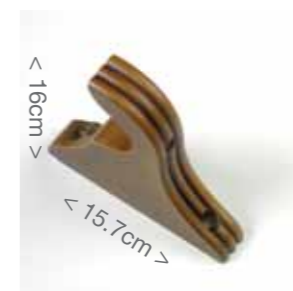

POLE COMPONENTS AND FITTINGS

48MM POLE

colour: antique bronze
material: wood

48MM POLE

colour: antique ivory
material: wood

48MM POLE

colour: garnet
material: wood

48MM POLE

colour: ebony
material: wood

48MM POLE

colour: silver mist
material: wood

48MM POLE

colour: blackened walnut
material: wood

STANDARD END BRACKET

material: wood
bracket projection: 16cm

STANDARD CENTRE BRACKET