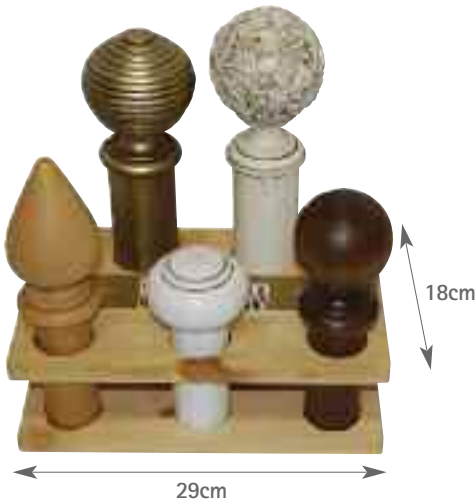

Polmet Wall Mounted Display

Catalogue Code: POLMET/WALL/BD

MODERN COUNTRY POINT OF SALE

AVAILABLE AS 2 OPTIONS:

MC/COUNTERTOP

- Natural wooden stand showing all 5 finials and 5 of the 7 finishes; shows both 45mm and 55m diameters.

Also available:

- Free Brochure and Price List

- Free Colour Swatch

Wall Samples

- 45cm length wall samples with two different finials per sample.
- Buy as a set or as individual pieces. Ask us for details of offers.

MCSWATCH

Modern Country is a collection of hand-painted and stained wooden curtain poles with timeless finial designs. 'Washed' and 'Waxed' finished for that modern country look that works well in both town and country homes. Made in UK. Sold in Component Format. Available in long length (3m in one piece). Can be cut to length same day.

neo

NEW

Neo Ball 'Eyelet' Pole

A pole without rings for use with eyelet or tab-top curtains

Why Should you Buy?

- Look no rings! Save up to 35% off the cost of a complete pole set
- Adjustable cup bracket. Extends up to 155mm from wall to allow wave effect of eyelet curtain.