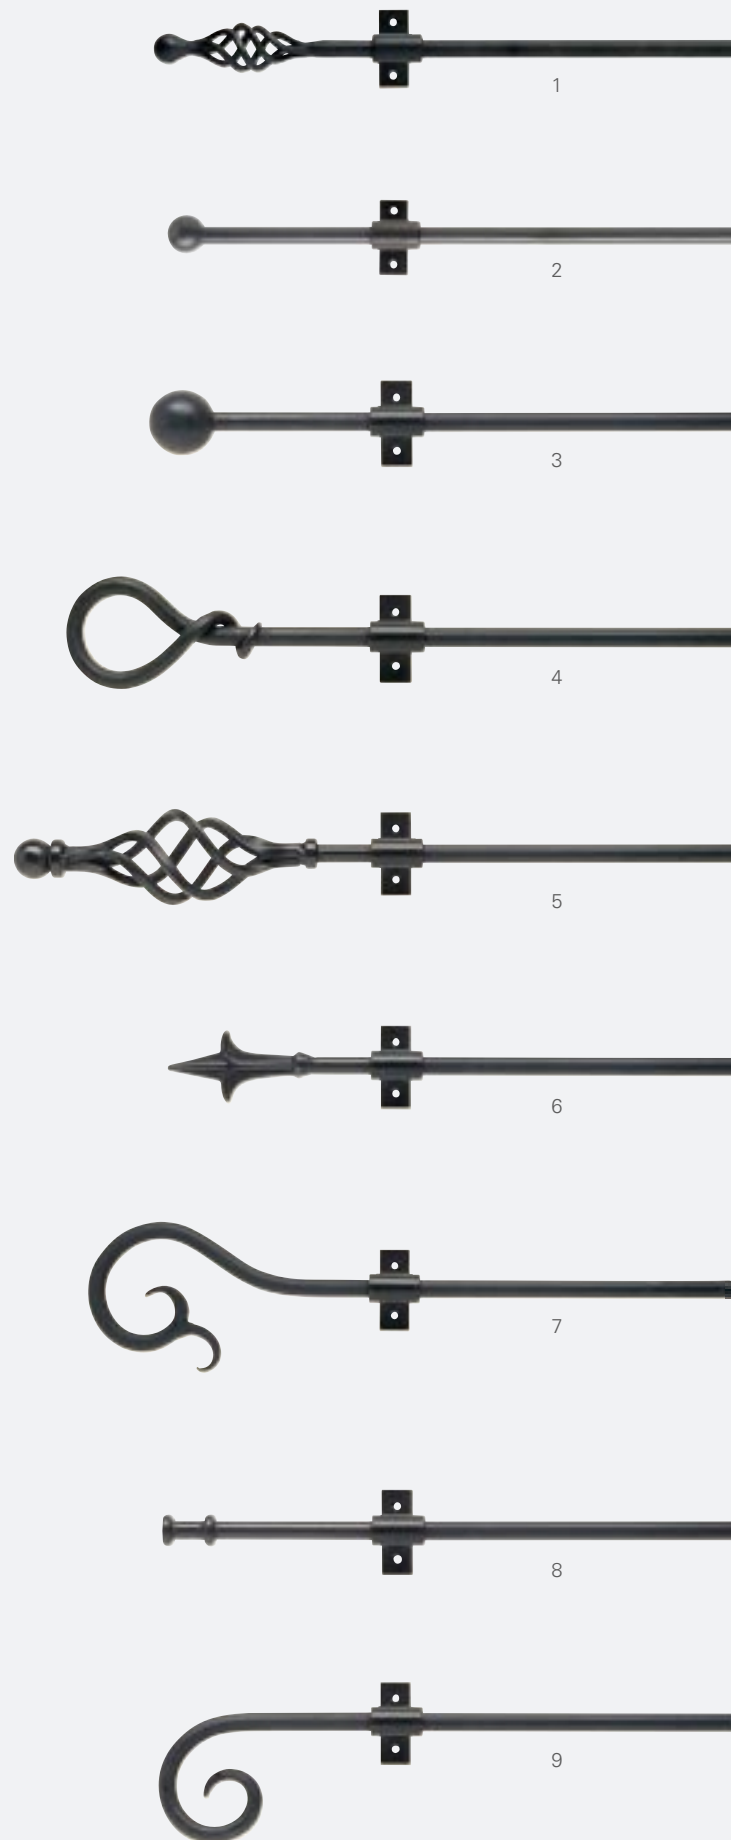

Horizontal Bracket **SL12SBH/1**

Recess Bracket **BWS12/1**

Portières

Portières help to keep out the cold when used for door curtains.

Available in a choice of three finials complete with 10 rings.

Overall length: 1m. Pole can be cut down.

10. **Curl** **SLPOR1**

11. **Spear** **SLPOR3**

12. **Cannon** **SLPOR2**

Mini Portières are useful for tiny attic windows. Available with a mini cannon finial in a 50cm pack. No rings included.

13. **Mini Cannon** **PORT2S**

Complete your window treatment with authentic wrought iron accessories.

Swing Embrassés

1. **Crook Swing** Sold singly **SWEC**
2. **Ball Swing** Sold singly **SWE2**

Holdbacks

Use regular size for single width curtains and extended for double width curtains. Sold in pairs.

Regular dimensions 140mm x 105mm

3. **Regular Cage** **TB4**
4. **Regular Curl** **TB1**
5. **Regular Stopper** **TB9**
6. **Regular Cannon** **TB2**
7. **Regular Spear** **TB3**
8. **Filigree** Dimensions 190mm x 105mm **TBF**