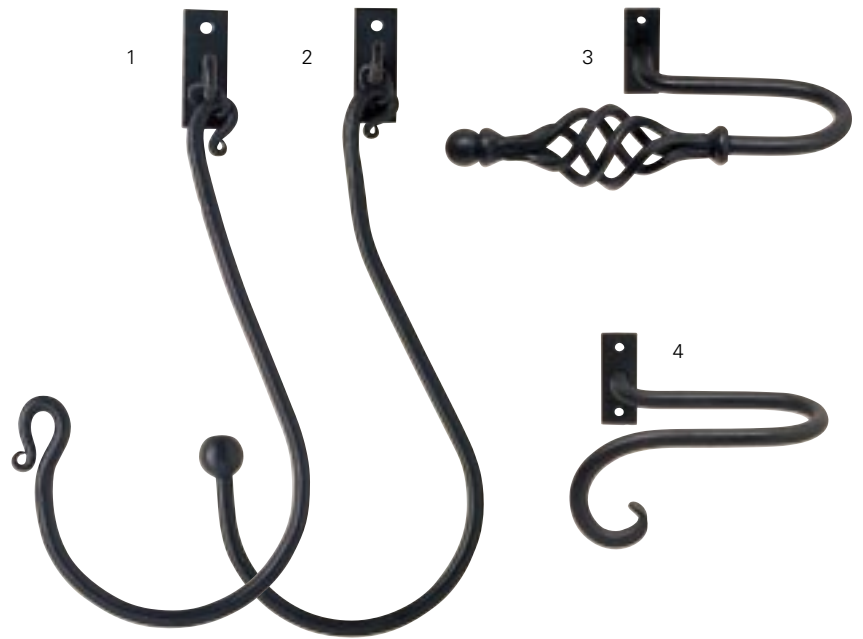

Complete your window treatment with authentic wrought iron accessories.

Swing Embrassés

1. **Crook Swing** Sold singly **SWEC**
2. **Ball Swing** Sold singly **SWE2**

Holdbacks

Use regular size for single width curtains and extended for double width curtains. Sold in pairs.

Regular dimensions 140mm x 105mm

3. **Regular Cage** **TB4**
4. **Regular Curl** **TB1**
5. **Regular Stopper** **TB9**
6. **Regular Cannon** **TB2**
7. **Regular Spear** **TB3**
8. **Filigree** Dimensions 190mm x 105mm **TBF**

Extended dimensions 270mm x 120mm

9. **Extended Curl** **ETB1**
10. **Extended Cannon** **ETB2**
11. **Extended Spear** **ETB3**
12. **Extended Cage** **ETB4**
13. **Extended Stopper** **ETB9**